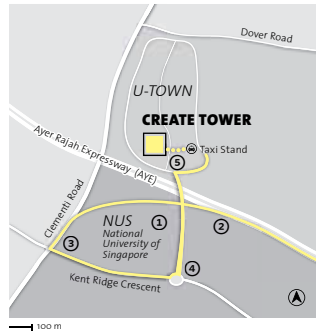

ABOUT THE SPEAKER

Sociologist Barry Wellman directs the NetLab at the Faculty of Information, University of Toronto. He will speak on the research developed in his book, *Networked* (with Lee Rainie, MIT Press). Wellman founded the International Network for Social Network Analysis in 1977, and has done much work studying networked community and work. He is a Fellow of the Royal Society of Canada, and the winner of multiple career achievement awards.

HOW TO GET TO THE **VALUE LAB ASIA** AT THE FUTURE CITIES LABORATORY BY TAXI OR PUBLIC TRANSPORT

TAXI

- 1 Tell the taxi driver to drive to NUS
- 2 On AYE take exit 9 to Clementi Road
- 3 Turn left at first junction, follow the street to the first roundabout
- 4 Turn left onto the bridge to U-TOWN/CREATE Campus
- 5 Disembark and walk to CREATE Tower

PUBLIC TRANSPORT

Alight at Kent Ridge MRT Station (CC 24), take exit A

Board NUS Shuttle Bus A1 or SBS Bus 95 to Lim Seng Tjoe Bldg (LT 27, two stops)

Change to NUS Shuttle Bus D2 to University Town

Alight and walk to CREATE Tower