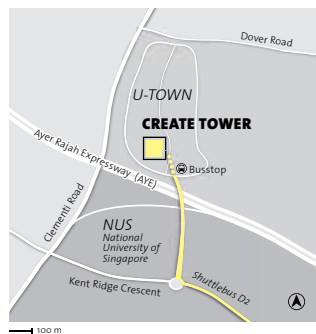

HOW TO GET TO THE **VALUE LAB ASIA** AT THE FUTURE CITIES LABORATORY BY TAXI OR PUBLIC TRANSPORT

TAXI

- 1 Tell the taxi driver to drive to NUS
- 2 On AYE take exit 9 to Clementi Road
- 3 Turn left at first junction, follow the street to the first roundabout
- 4 Turn left onto the bridge to U-TOWN/CREATE Campus
- 5 Disembark and walk to CREATE Tower

PUBLIC TRANSPORT

Alight at Kent Ridge MRT Station (CC 24), take exit A

Board NUS Shuttle Bus A1 or SBS Bus 95 to Lim Seng Tjoe Bldg (LT 27, two stops)

Change to NUS Shuttle Bus D2 to University Town

Alight and walk to CREATE Tower