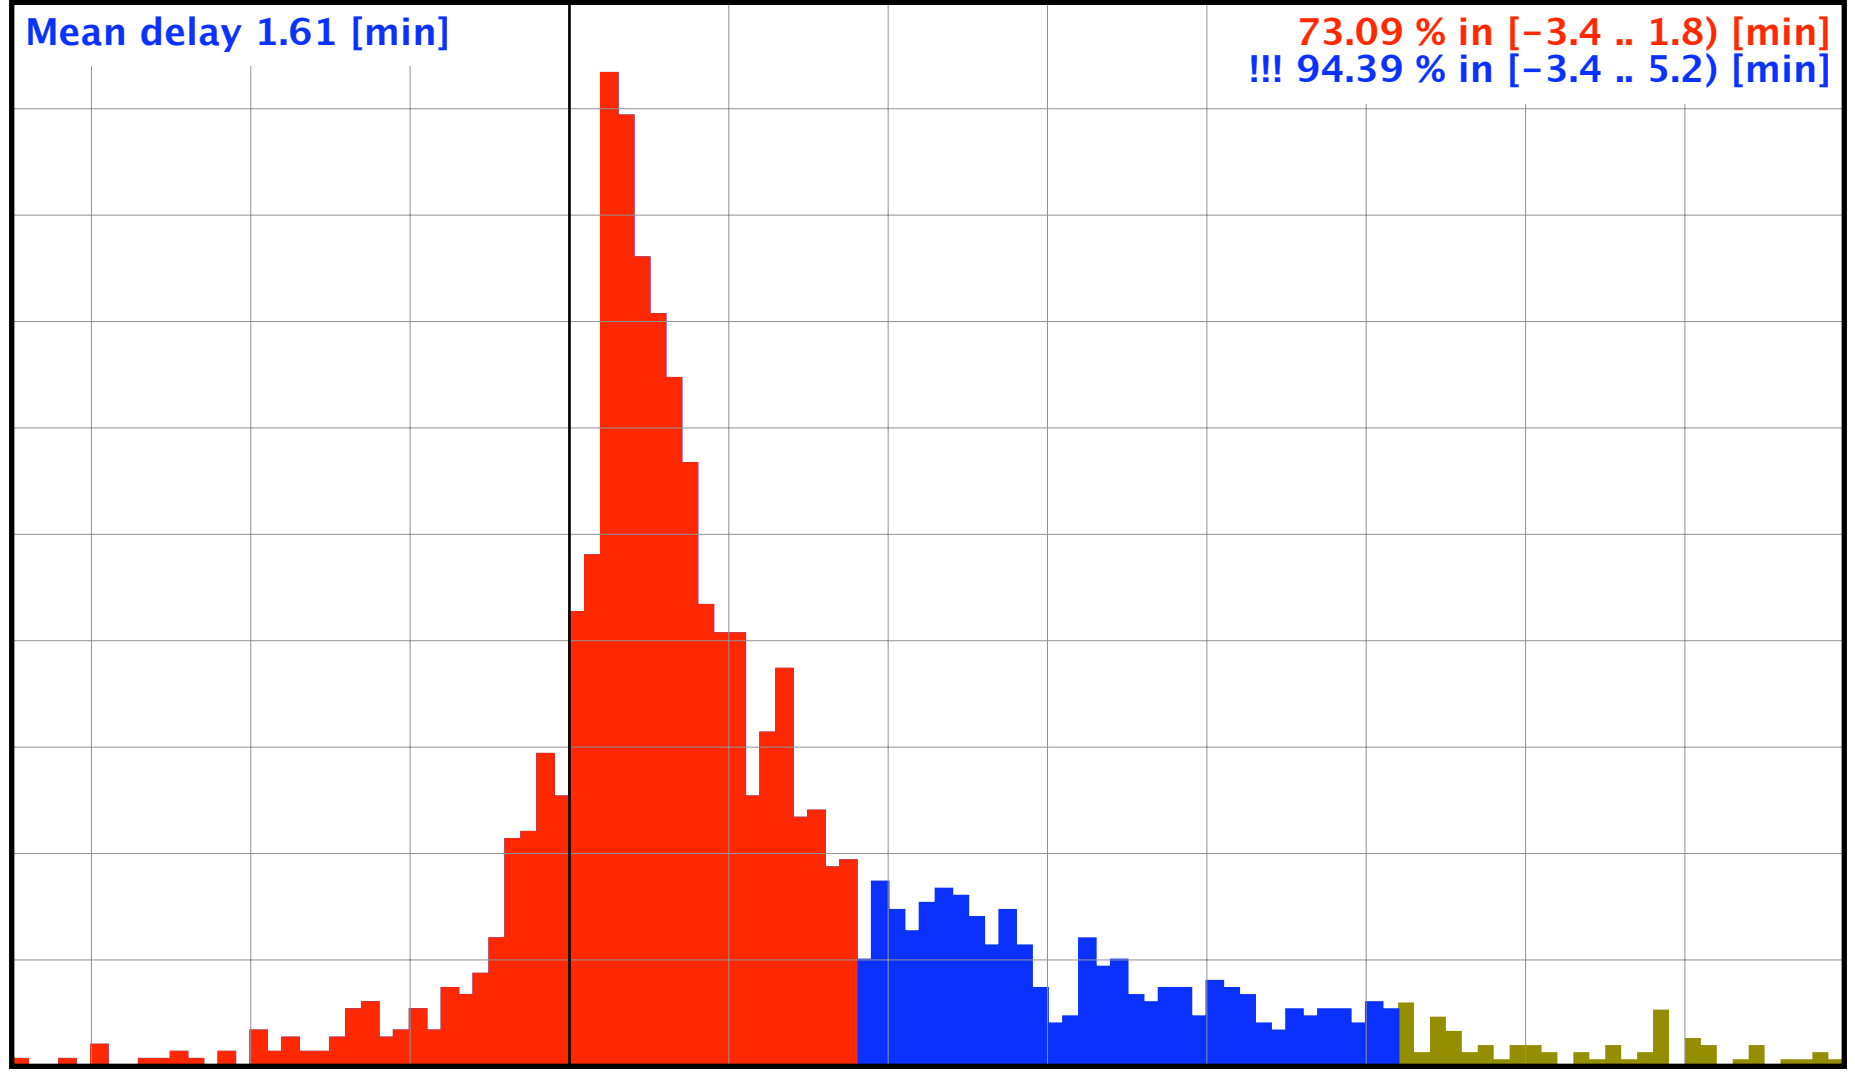

Distribution of Number of Departures in Landquart, Sargans, Ziegelbruecke.

Number | MON | TUE | WED | THU | FRI | trains: 2, 3, 96, 97, 102, 103, 160, 161, 162, 163, 164, 165, 180, 185, 440, 443, 464, 465, 466, 467, 468, 469, 755, 756, 757, 759, 763, 769, 773, 776, 777, 779, 780, 783, 784, 785, 792 | Number

| | | | | | | | | | | | | | |
|--------|----|----|------|------|------|------|------|------|------|------|---|-----|------------|
| Unit | -3 | -2 | -1 | 0 | 1 | 2 | 3 | 4 | 5 | 6 | 7 | 8 | [1/10 min] |
| Sum | 0 | 0 | -5.2 | -2.0 | 57.6 | 50.5 | 32.3 | 27.6 | 29.7 | 17.8 | 0 | 8.0 | [min] |
| Number | 0 | 0 | 5 | 38 | 61 | 26 | 11 | 7 | 6 | 3 | 0 | 1 | [trains] |